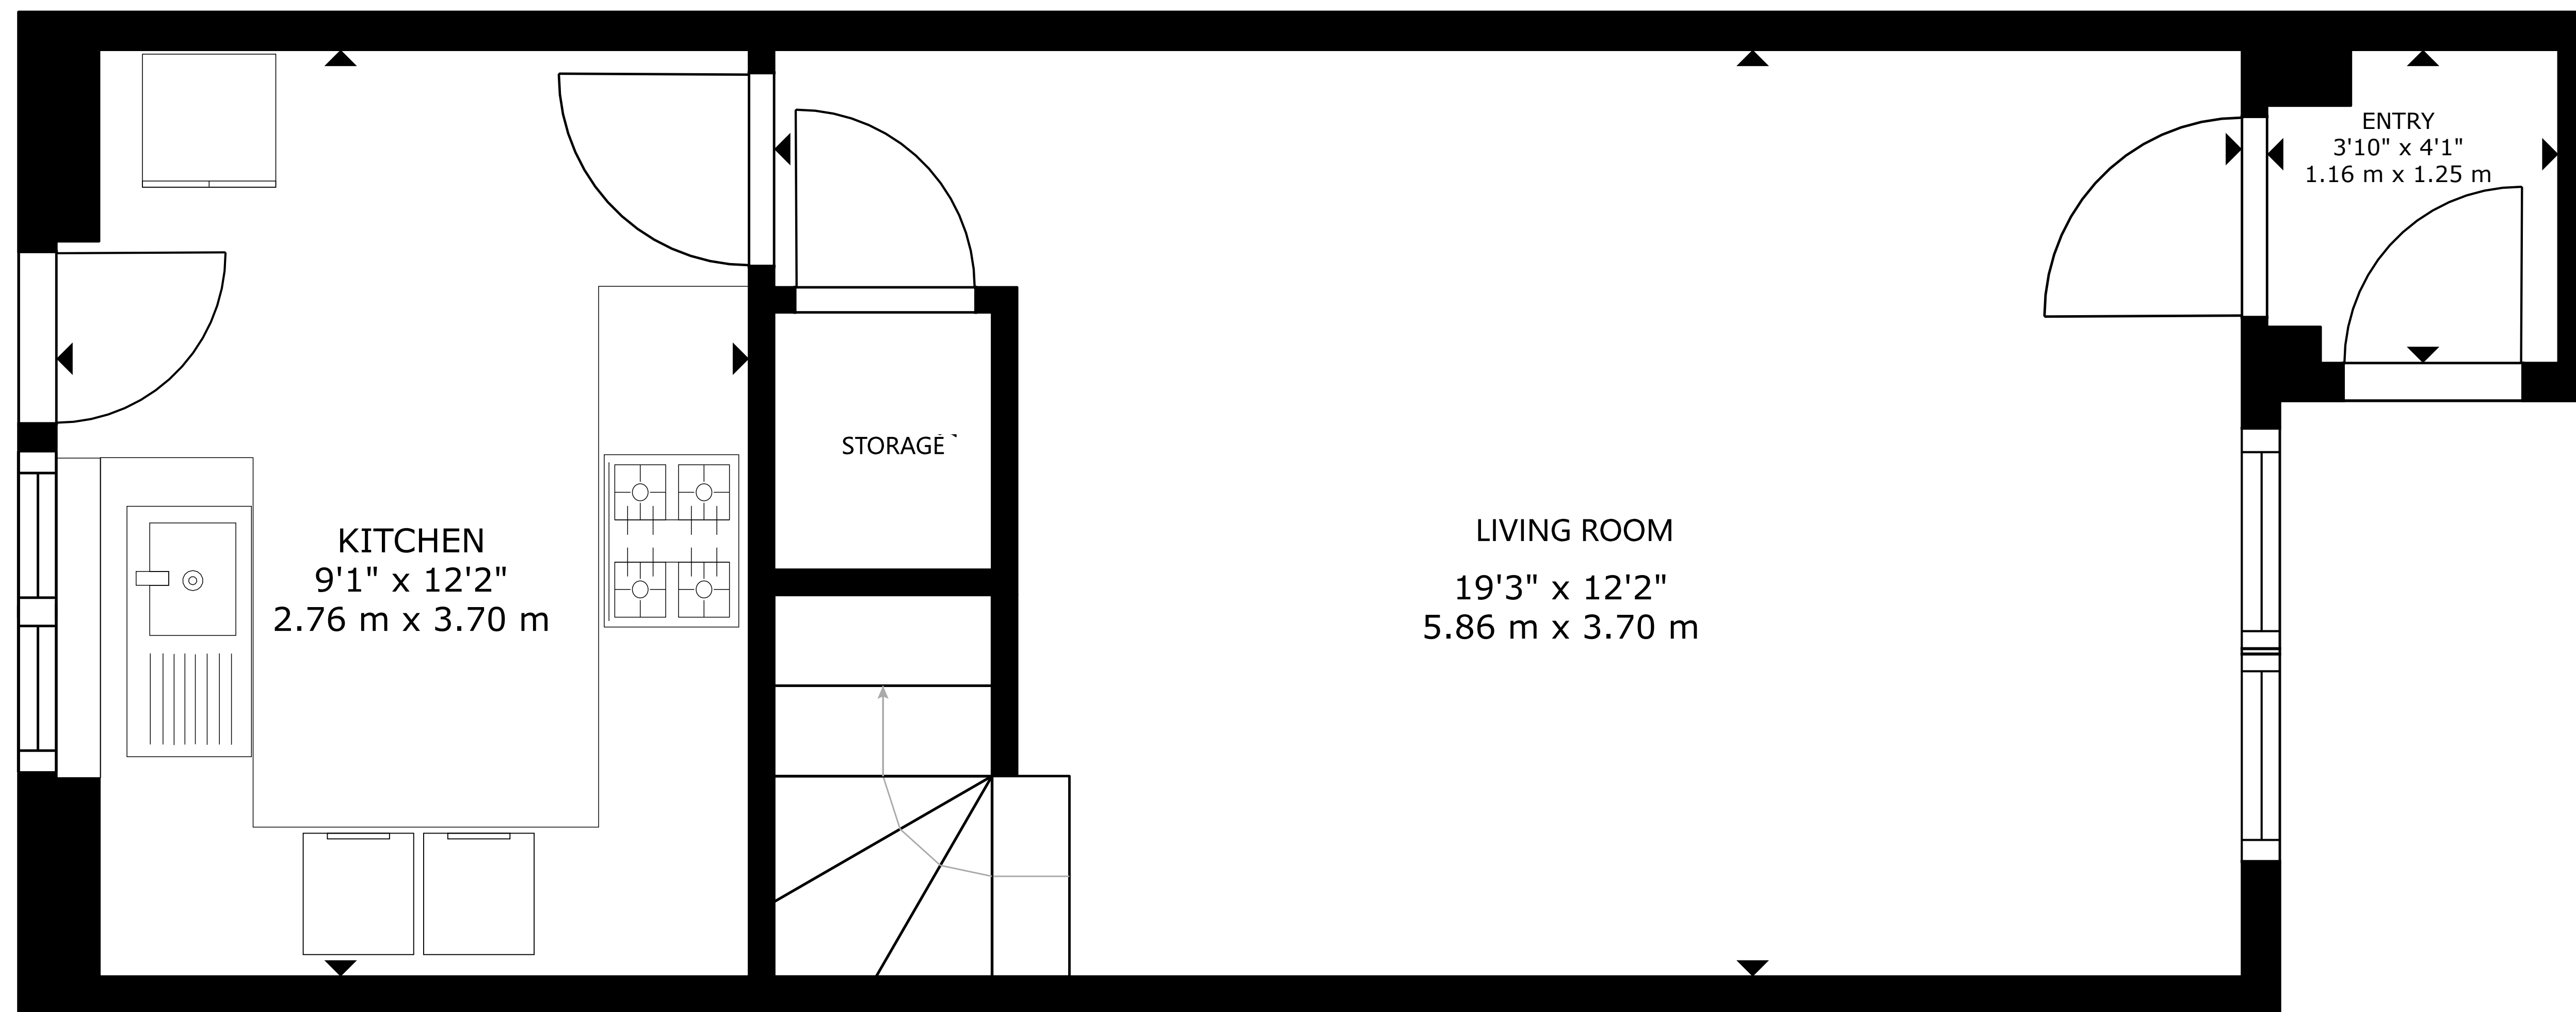

FLOOR 2

FLOOR 1

GROSS INTERNAL AREA  
 FLOOR 1: 364 sq. ft 33 m<sup>2</sup>, FLOOR 2: 340 sq. ft 31 m<sup>2</sup>  
 TOTAL : 704 sq. ft 64 m<sup>2</sup>  
 SIZES AND DIMENSIONS ARE APPROXIMATE, ACTUAL MAY VARY.